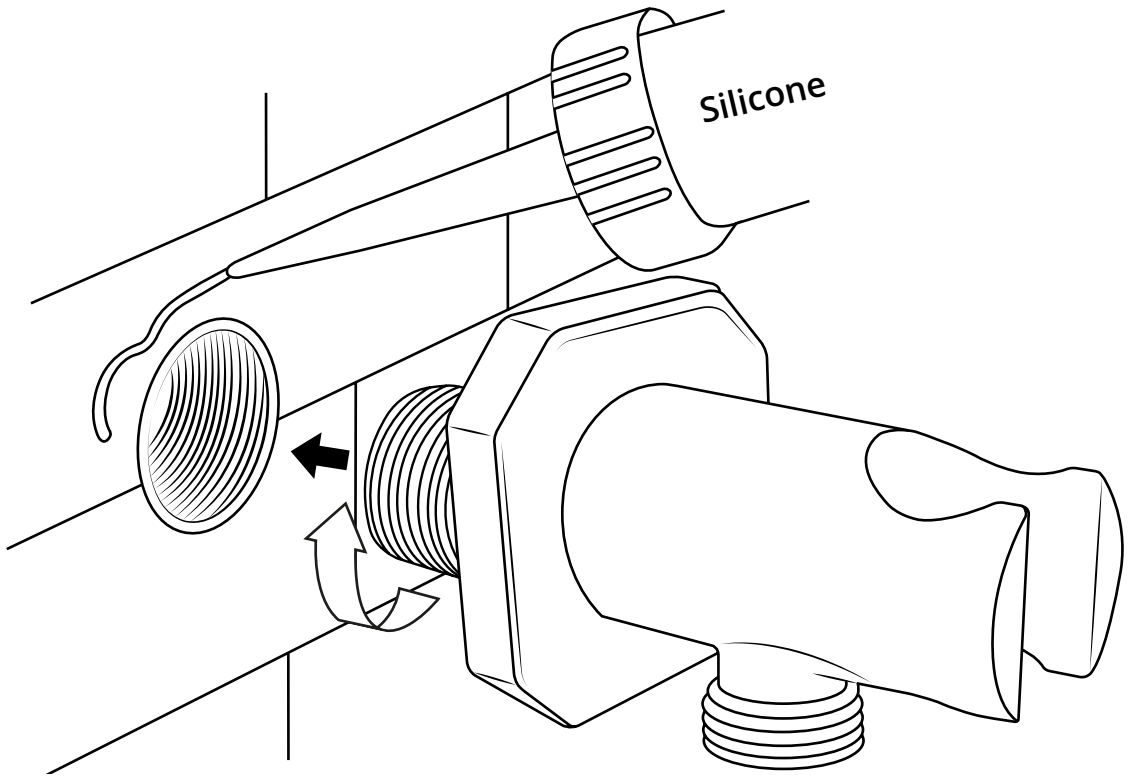

Milano

Various Hand Shower Guides

- Hand Shower with Slide Rail
- Hand Shower with Wall Bracket

Installation Guide

Milano

Traditional Slide Rail and Outlet Elbow

 Style may vary

Installation Guide

 Style may vary

Installation Guide

Installation

Tools required for installing:

Parts included:

1

2

3