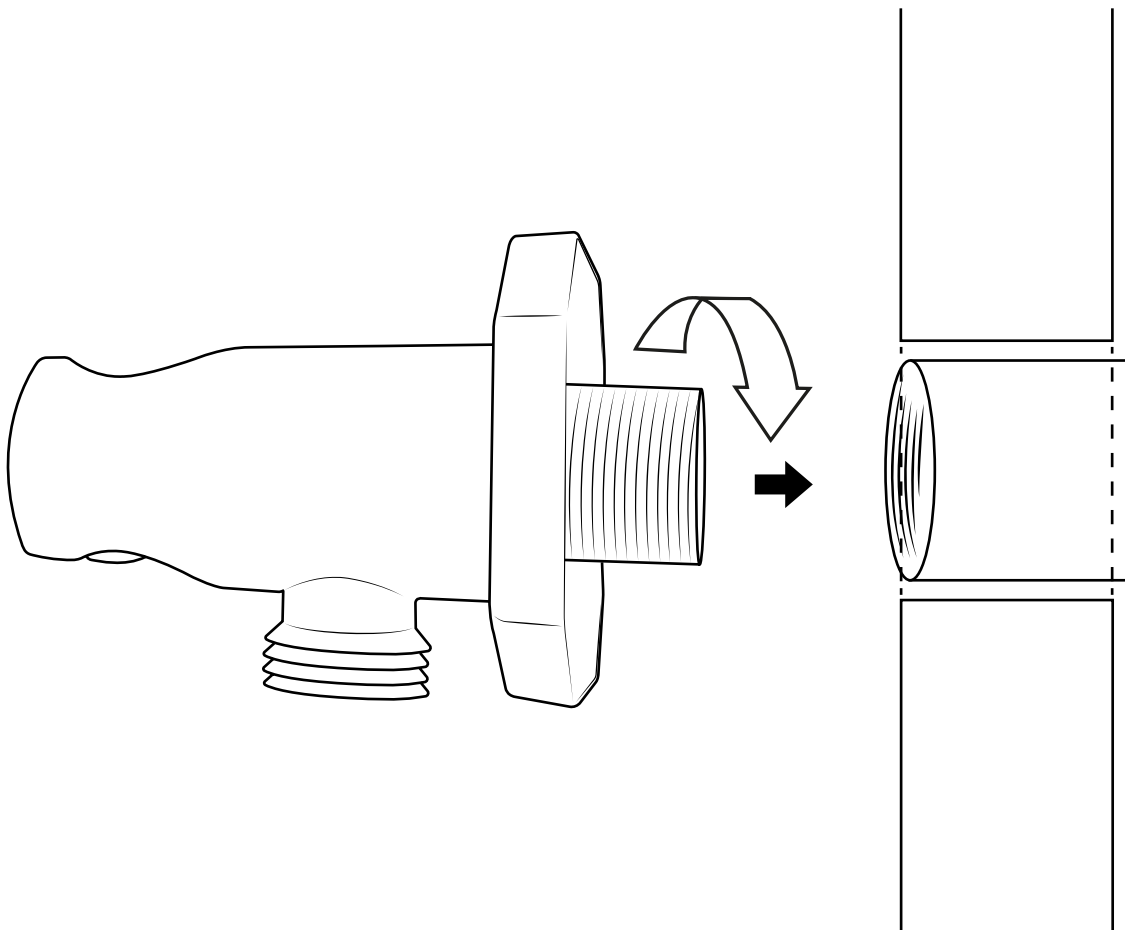

Milano

Various Hand Shower Guides

- Hand Shower with Slide Rail
- Hand Shower with Wall Bracket

Installation Guide

Milano

Traditional Slide Rail and Outlet Elbow

 Style may vary

Installation Guide

 Style may vary

Installation Guide

Installation

Tools required for installing:

Parts included:

1

2

3