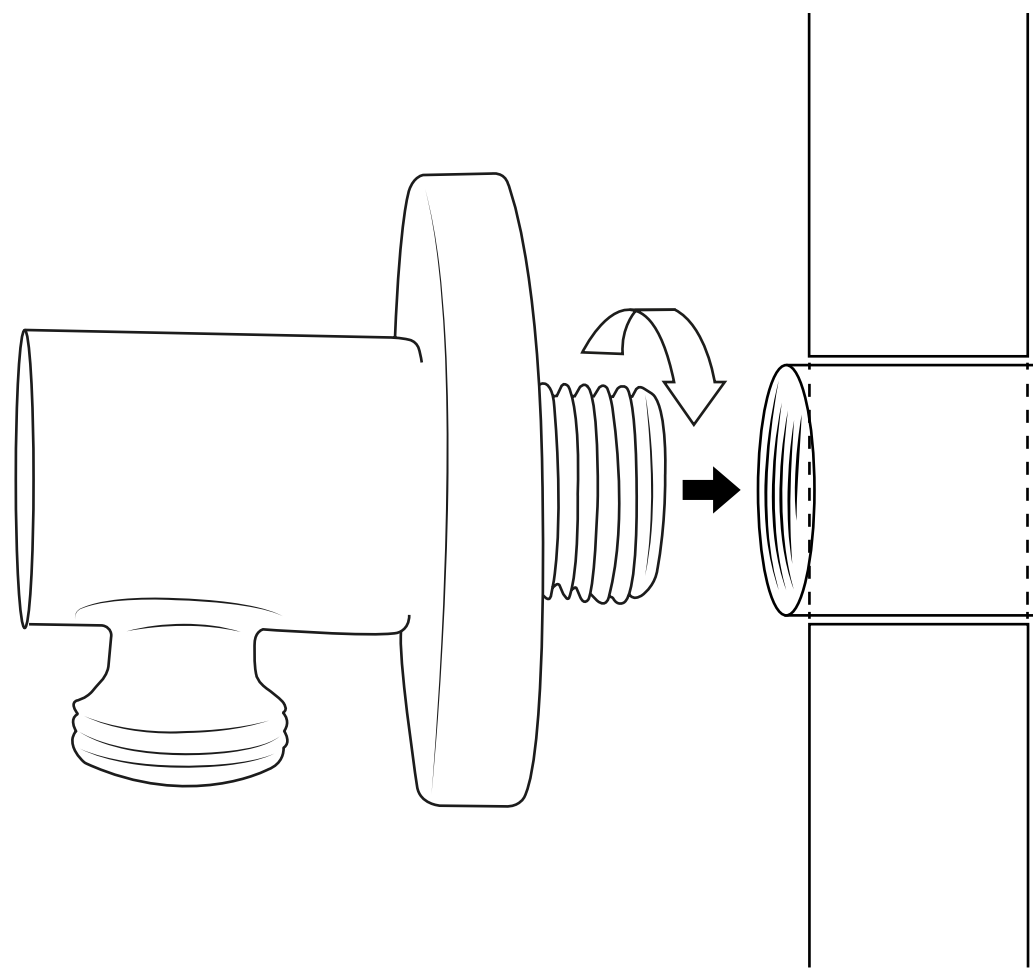

Milano

Various Hand Shower Guides

- Hand Shower with Slide Rail
- Hand Shower with Wall Bracket

Installation Guide

Milano

Traditional Slide Rail and Outlet Elbow

 Style may vary

Installation Guide

11

12

13

14

15

16

Milano

Traditional Shower Outlet Elbow