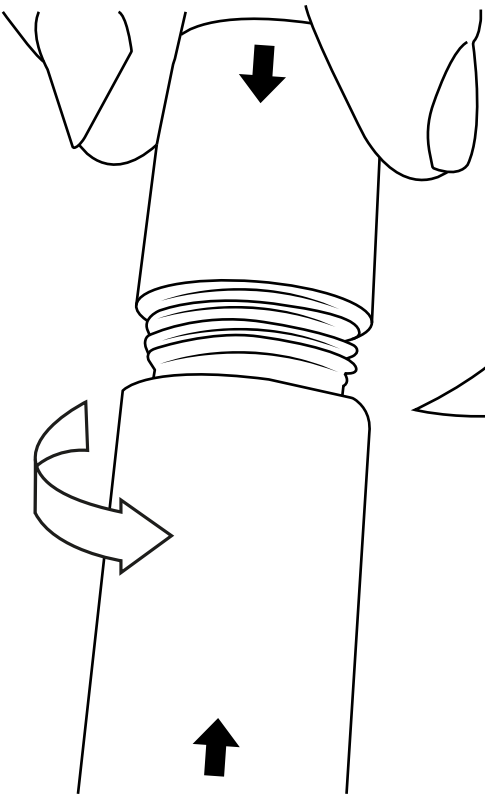

Milano

Various Hand Shower Guides

- Hand Shower with Slide Rail
- Hand Shower with Wall Bracket

Installation Guide

Milano

Traditional Slide Rail and Outlet Elbow

 Style may vary

Installation Guide

11

12

13

14

15

16

Milano

Traditional Shower Outlet Elbow