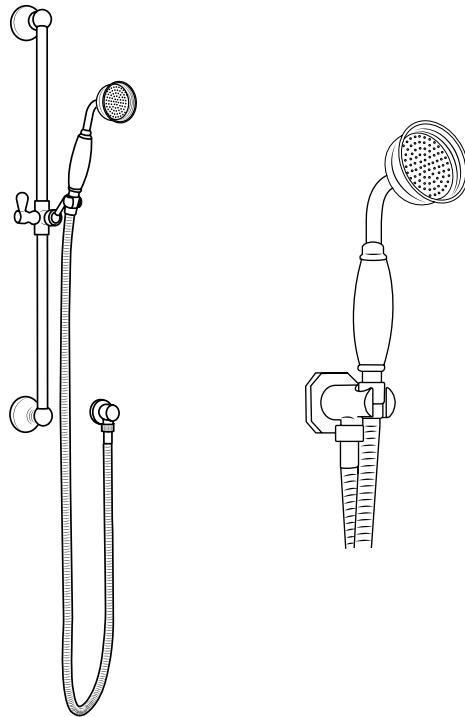

Milano

Various Hand Shower Guides

- Hand Shower with Slide Rail
- Hand Shower with Wall Bracket

Installation Guide

Milano

Traditional Slide Rail and Outlet Elbow

 Style may vary

Installation Guide

Installation

Tools required for installing:

Parts included:

i Style may vary

x2

x2

1

2

11

12

13

14

15

16

Milano

Traditional Shower Outlet Elbow