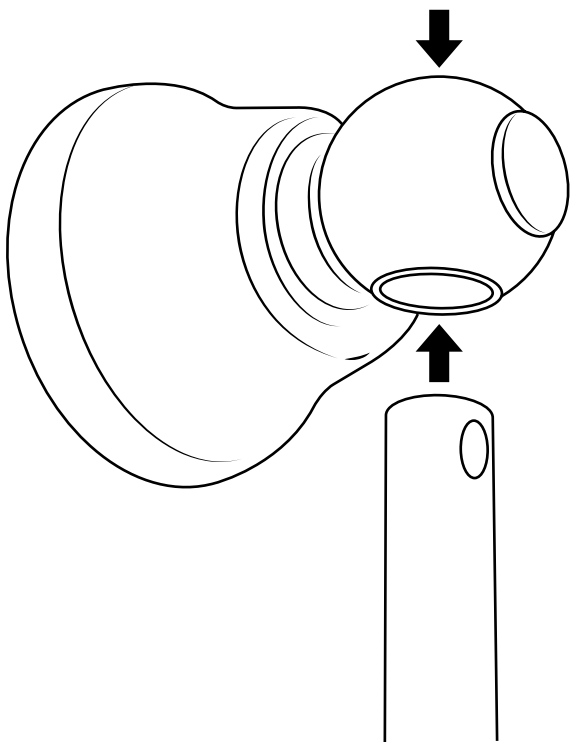

Milano

Various Hand Shower Guides

- Hand Shower with Slide Rail
- Hand Shower with Wall Bracket

Installation Guide

Milano

Traditional Slide Rail and Outlet Elbow

 Style may vary

Installation Guide

Installation

Tools required for installing:

Parts included:

i Style may vary

x2

x2

1

2