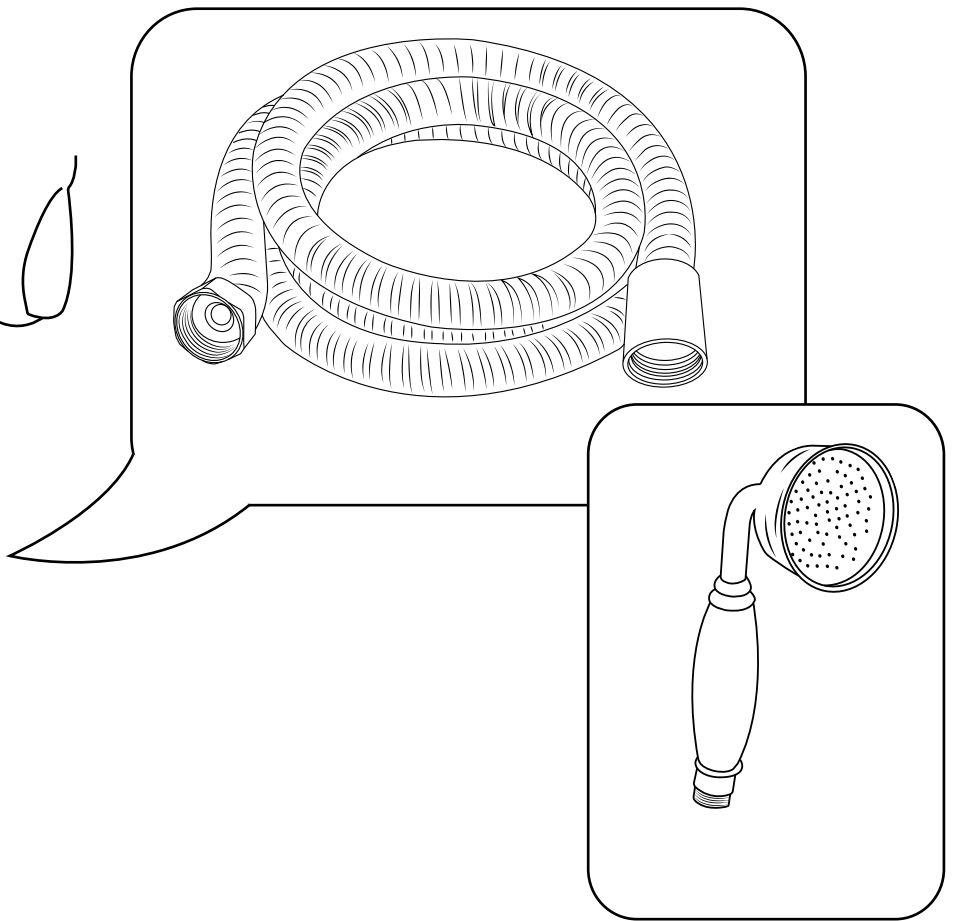

Milano

Various Hand Shower Guides

- Hand Shower with Slide Rail
- Hand Shower with Wall Bracket

Installation Guide

Milano

Traditional Slide Rail and Outlet Elbow

 Style may vary

Installation Guide

11

12

13

14

15

16

Milano

Traditional Shower Outlet Elbow

 Style may vary

Installation Guide

Installation

Tools required for installing:

Parts included:

1

2

3