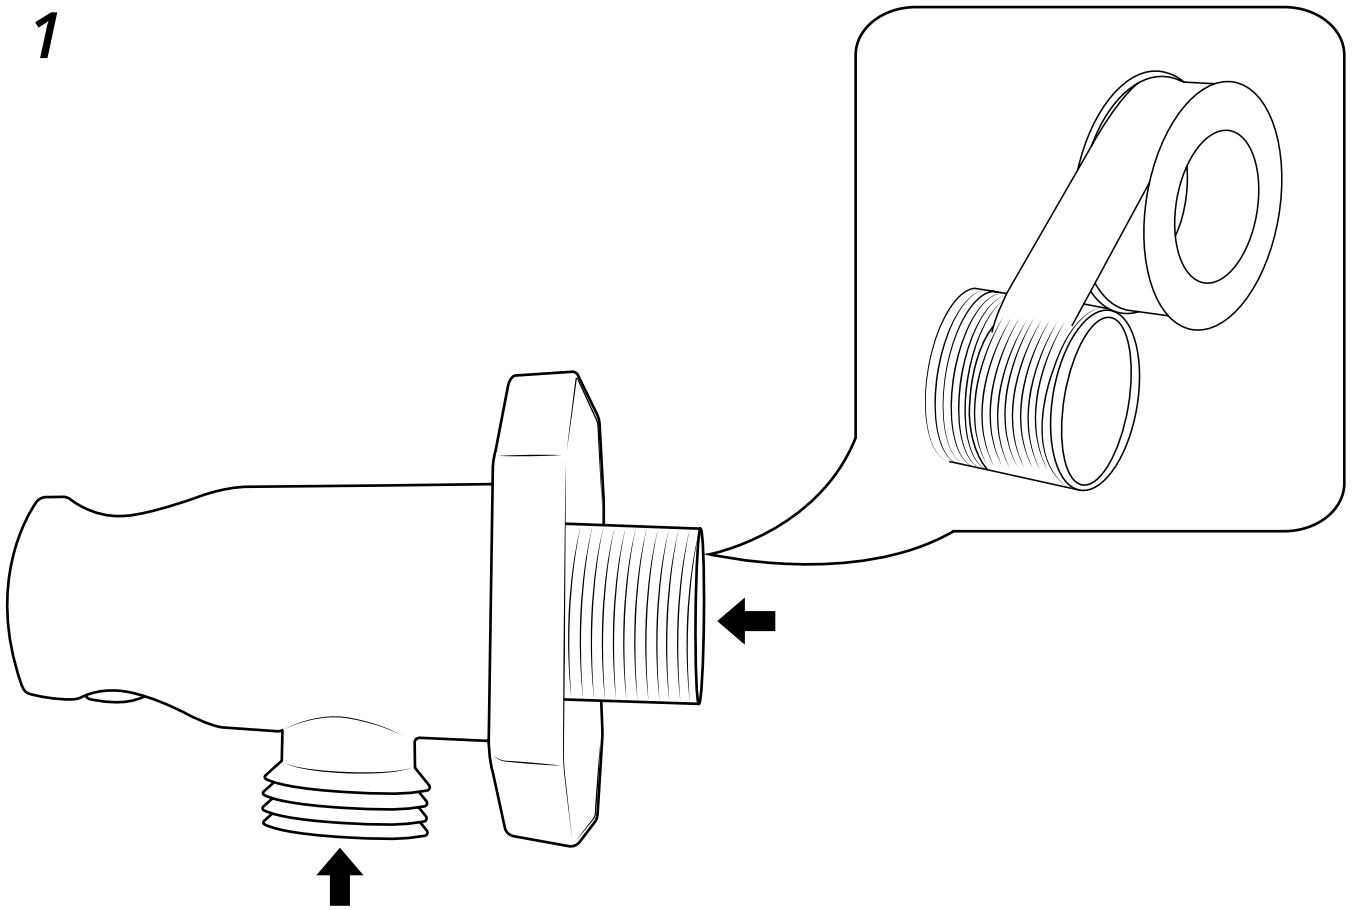

Milano

Various Hand Shower Guides

- Hand Shower with Slide Rail
- Hand Shower with Wall Bracket

Installation Guide

Milano

Traditional Slide Rail and Outlet Elbow

 Style may vary

Installation Guide

 Style may vary

Installation Guide

Installation

Tools required for installing:

Parts included:

1

2

3